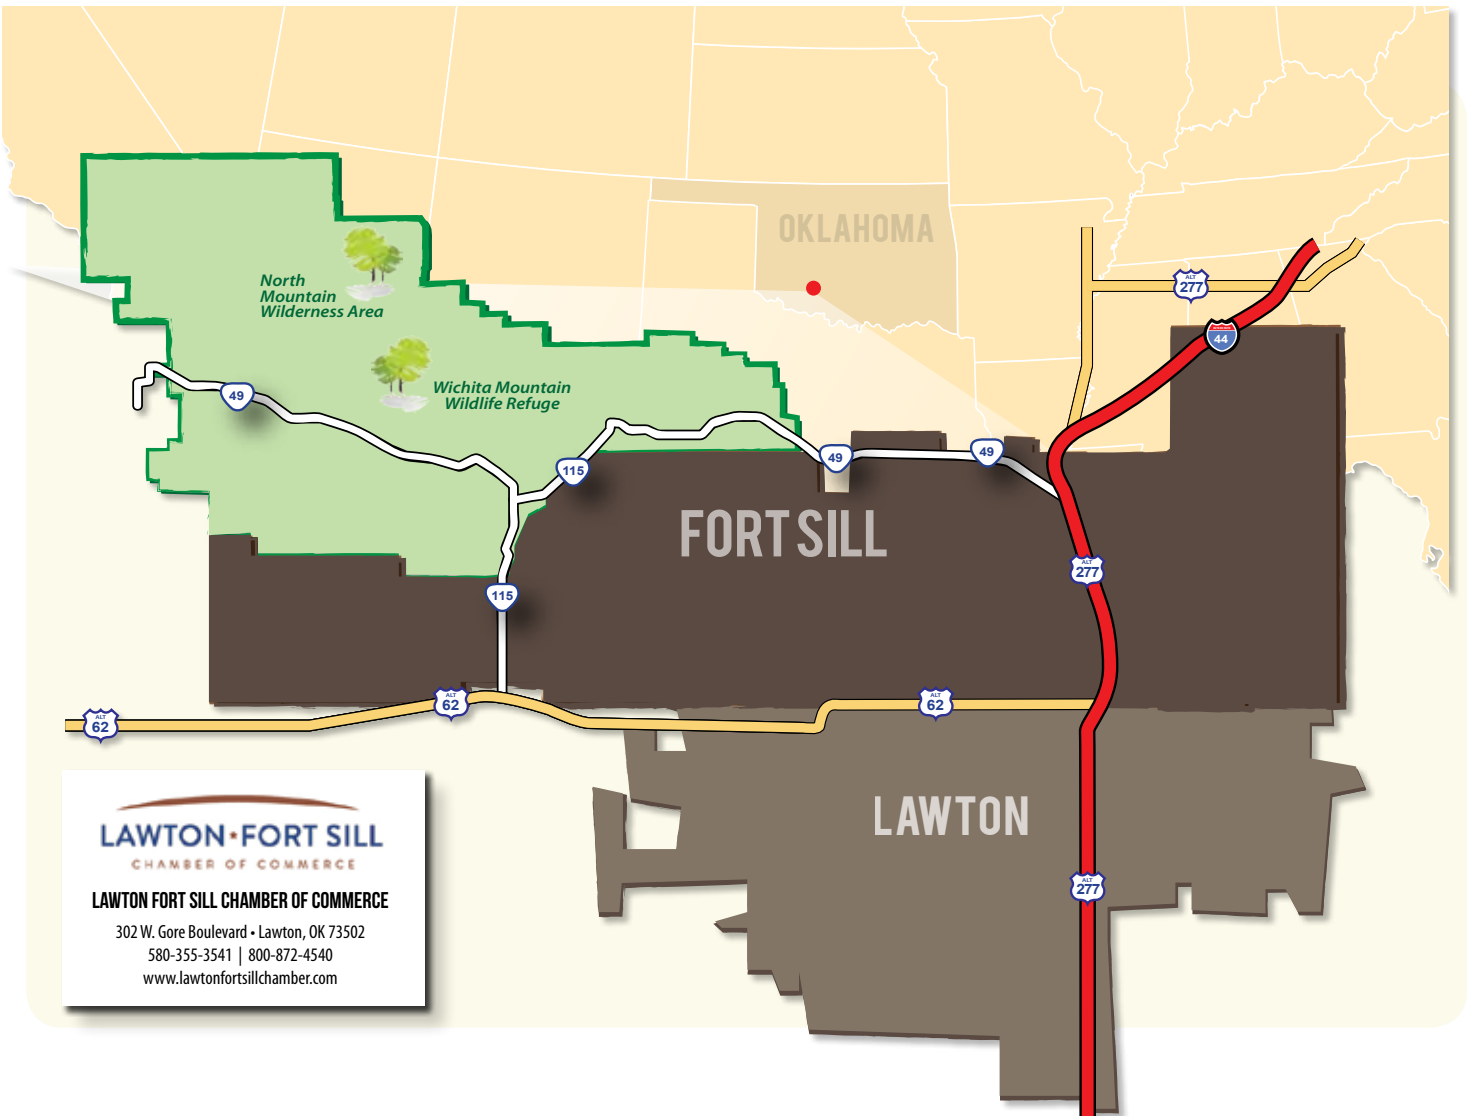

The Fort Sill Cannoneer
Newspaper with weekly circulation of 12,000
The Cameron Collegian..... 580-581-2260
Weekly newspaper
Lawton Living Magazine..... 817-599-6167
KSWO-TV 7..... 580-355-7000
ABC affiliate television station
KBZQ The Breeze 99.5 FM..... 580-357-9950
Adult contemporary radio station
KCCU 89.3 or 102.9 FM National Public Radio..... 580-581-2472
News/classical radio station
KLaw 101.3..... 580-581-3600
Country radio station
KZCD 294.1..... 580-581-3600
Classic/new rock radio station
KMGZ Magic 95.3..... 580-536-9530
Contemporary radio station
KVRW 107.3..... 580-581-3600
Oldies radio station
KJMZ 91.5..... 580-355-1050
Urban radio station
KKRX 1050 AM..... 580-355-1050
Rhythm & blues radio station
KXCA 1380 AM..... 580-355-1050

Hot Country 97.3 FM
Country radio station

LIBRARIES

Lawton Public Library..... 580-581-3450
110 SW 4th St.
Lawton Public Branch Library..... 580-581-3457
1304 NW Kingwood
Cameron University Library..... 580-581-2957
2800 West Gore Blvd.
Fort Sill Nye Library..... 580-442-3806
1604 Randolph Rd.

UTILITIES

AT&T
Residential..... 800-464-7928
Business..... 800-499-7928
Public Service Company of Oklahoma (PSO)..... 888-216-3523
CenterPoint Energy..... 866-275-5265
Fidelity Communication..... 580-353-2250
Cotton Electric..... 580-875-3351
Medicine Park Telephone Co., Inc..... 580-529-2700

LAWTON • FORT SILL
CHAMBER OF COMMERCE

LAWTON FORT SILL CHAMBER OF COMMERCE
302 W. Gore Boulevard • Lawton, OK 73502
580-355-3541 | 800-872-4540
www.lawtonfortsillchamber.com